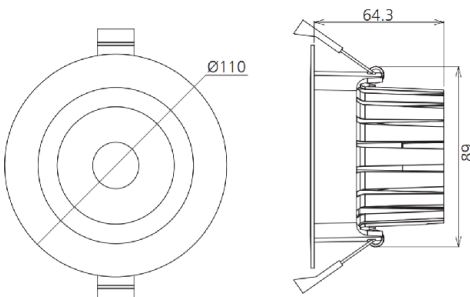

## FEATURES:

CODE	WATTS	BEAM ANGLE	DELIVERED LUMENS*	BODY COLOUR	OUTPUT CURRENT
EN103310W6D	10	60°	751	white	230 mA
EN103313W6D	13	60°	948	white	300 mA
EN103313B6D	13	60°	920	black	300 mA

## PHYSICAL FEATURES:

IP Rating:	IP65
IK Rating:	N/A
Body:	ADC12 Aluminium, white
Diffuser:	Diamond faceted surface lens
Dimensions:	Ø110 x 65mm
Cutout:	Ø 90-95mm,
Weight:	0.45kg
Driver Position:	Remote